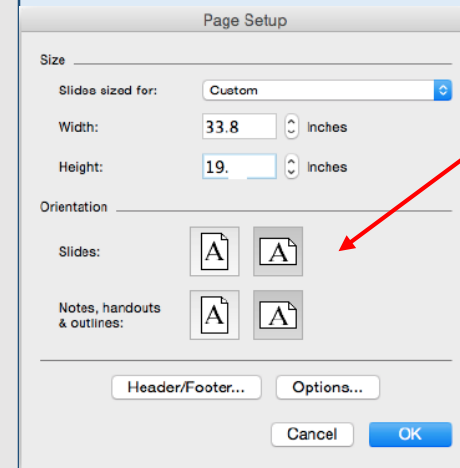

ePoster Guide

PC Windows:

Design, Slide Size, **Widescreen (16:9)**

Design, Slide Size, Custom Slide Size:

Width **33.8 in** | Height **19.0 in**

Landscape

Save your fonts!

File, Options, Save

Scroll to bottom and select

Embed Fonts in file AND

Embed only the characters in the presentation

MAC:

Themes

Page Setup

Widescreen (16:9)

Page Setup

Page Size

Custom

Width **33.8 inches** | Height **19.0 inches**

Set to landscape by clicking on the right horizontal orientation icon

Deadline to Submit: January 5, 2018 Remember – no changes after submission!