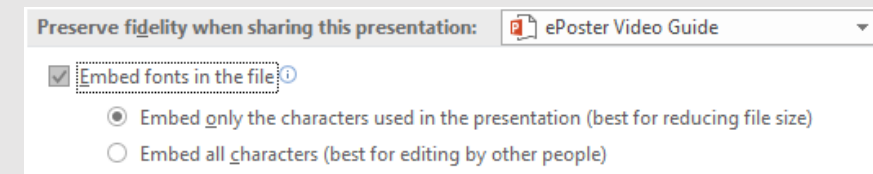

ePoster Guide

PC Windows:

Design, Slide Size, **Widescreen (16:9)**

Design, Slide Size, Custom Slide Size:

Width **33.8 in** | Height **19.0 in**

Landscape

Save your fonts!

File, Options, Save

Scroll to bottom and select

Embed Fonts in file AND

Embed only the characters in the presentation

MAC:

Themes

Page Setup

Widescreen (16:9)

Page Setup

Page Size

Custom

Width **33.8 inches** | Height **19.0 inches**

Set to landscape by clicking on the right horizontal orientation icon

Deadline to Submit: January 5, 2018 Remember – no changes after submission!

[Click Here to Submit](#)

Effective ePosters use 80% graphics/visuals and only 20% text!

Your abstract will be printed in the final program for attendees to read the small print.