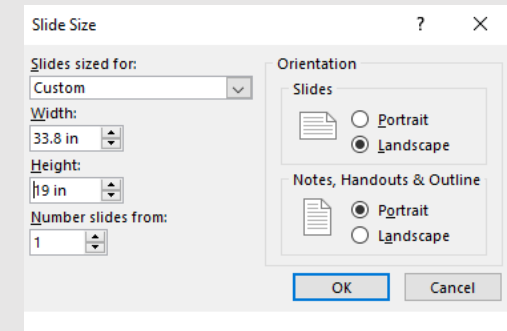

ePoster Guide

PC Windows:

Design, Slide Size, **Widescreen (16:9)**

Design, Slide Size, Custom Slide Size:

Width **33.8 in** | Height **19.0 in**

Landscape

Save your fonts!

File, Options, Save

Page Size

Custom

Width **33.8 inches** | Height **19.0 inches**

Set to landscape by clicking on the right horizontal orientation icon

Deadline to Submit: January 5, 2018 Remember – no changes after submission!